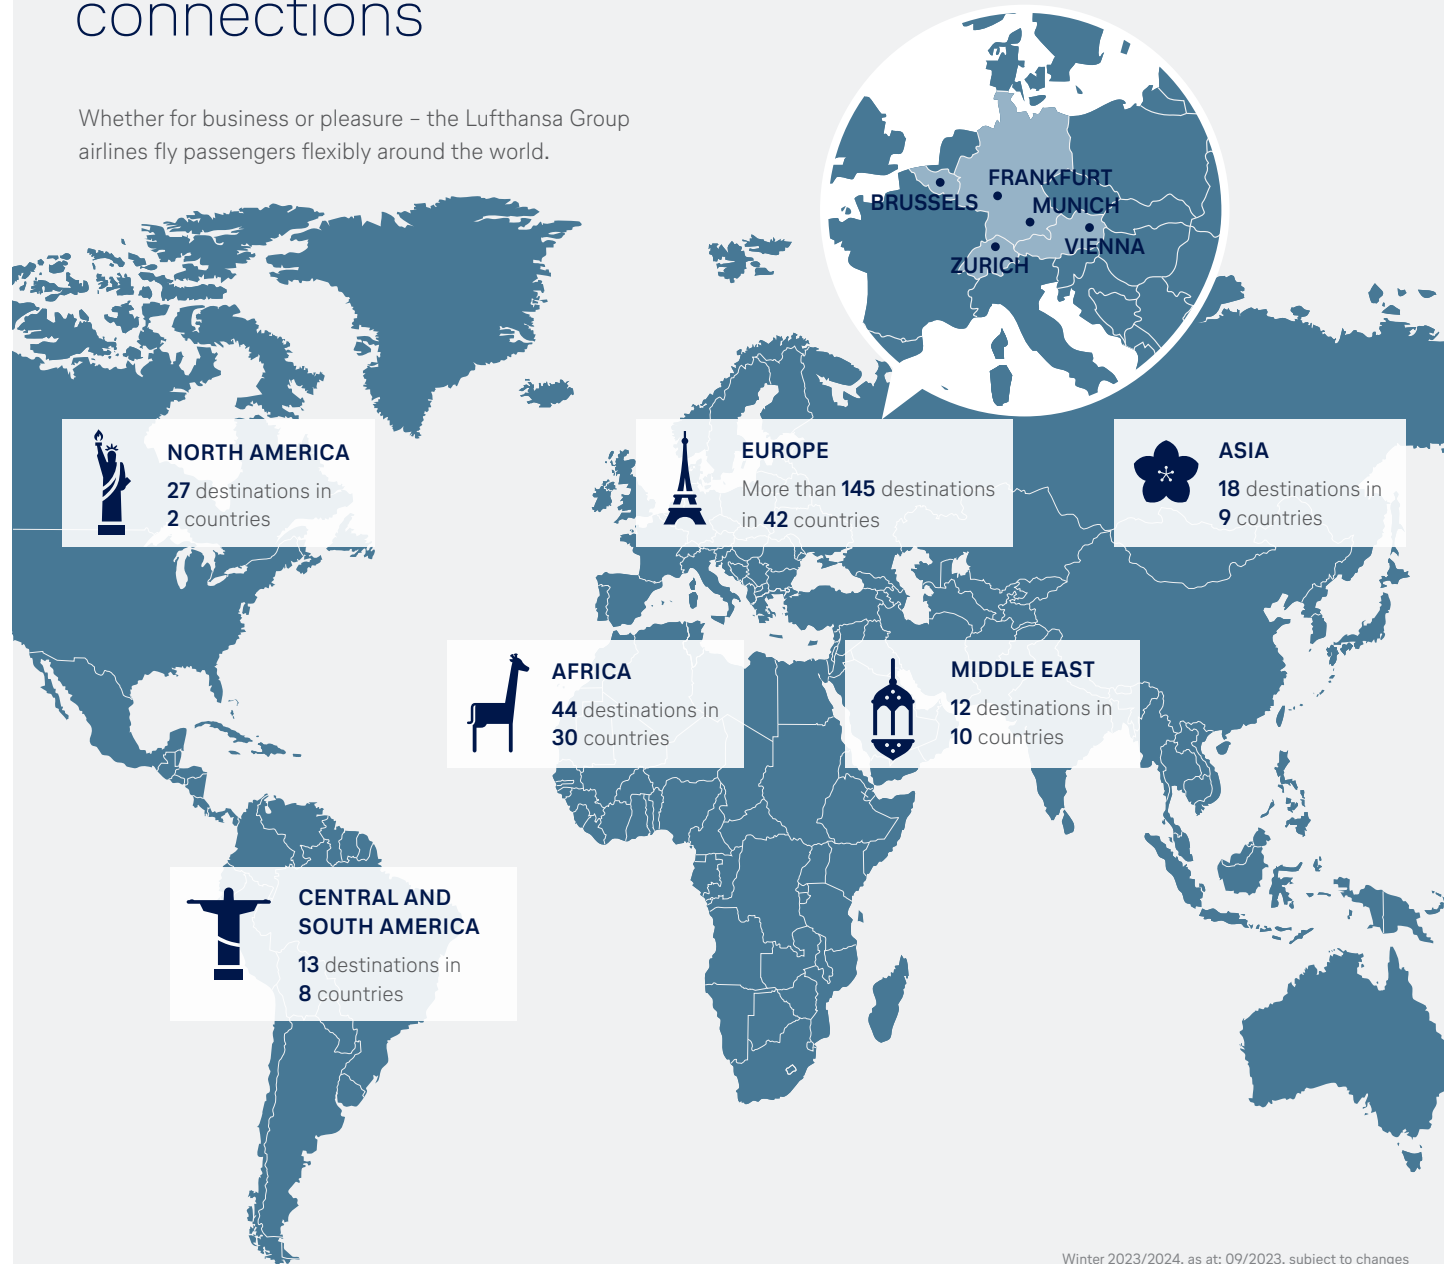

Encounter the whole world

Austrian Airlines, Brussels Airlines, Eurowings, Lufthansa, SWISS, Air Dolomiti, Discover Airlines and Edelweiss – these are the Lufthansa Group airlines.

Via hubs in Brussels, Frankfurt, Munich, Vienna and Zurich and on many direct connections they fly business and leisure passengers to more than 260 destinations around the whole world.

LUFTHANSA GROUP

With the best connections

Whether for business or pleasure – the Lufthansa Group airlines fly passengers flexibly around the world.

LUFTHANSA GROUP

Europe: more than 145 Lufthansa Group airlines destinations in 42 countries

LUFTHANSA GROUP

Central and South America:
13 Lufthansa Group airlines destinations
in 8 countries

Partner destinations

- more than 30 destinations in Central America
- more than 20 destinations in South America
- more than 30 destinations in the Caribbean

● Lufthansa Group airlines destinations
(OS/SN/EW/LH/LX/EN/WK/4Y)

Winter 2023/2024, as at: 09/2023, subject to changes

LUFTHANSA GROUP

Africa:
44 Lufthansa Group
airlines destinations
in 30 countries

Middle East:
12 Lufthansa Group
airlines destinations
in 10 countries